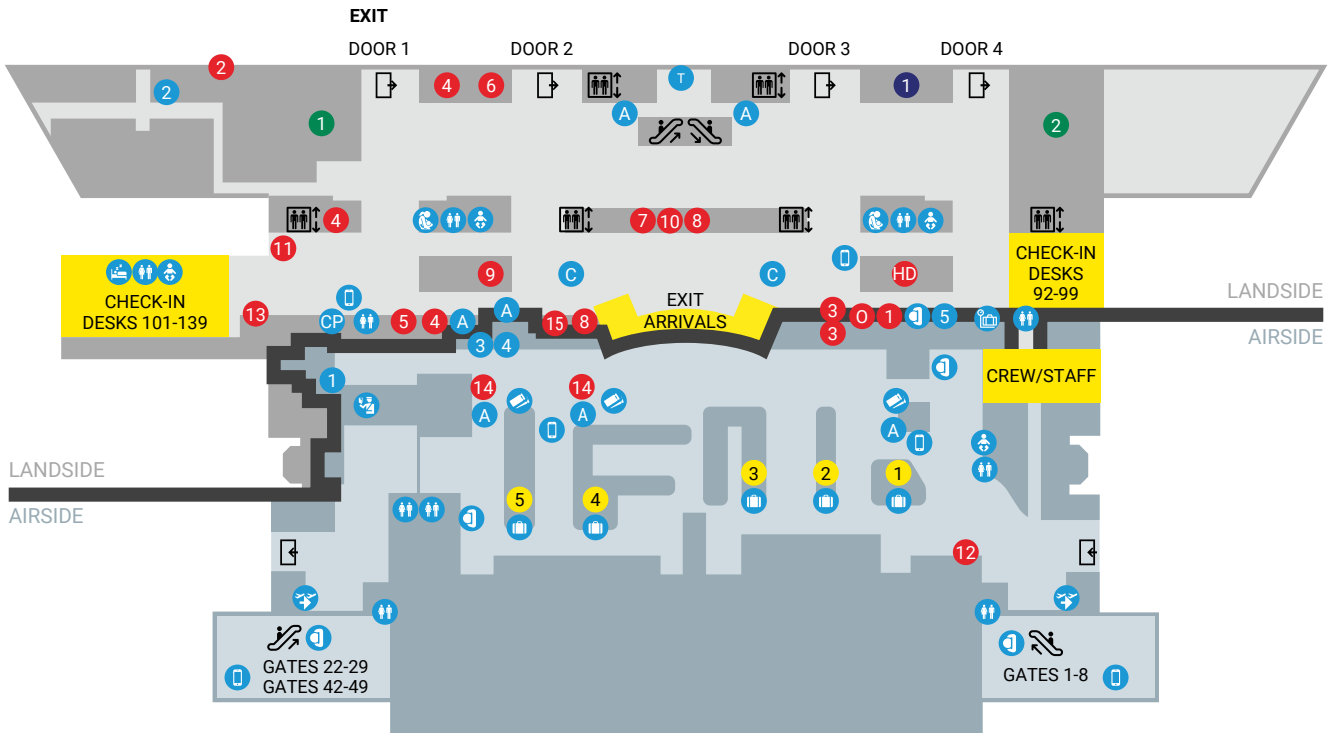

GROUND FLOOR

POINTS OF INTEREST

- Baggage claim belt 1 2 3 4 5
- Charging point
- Toilets
- Nursery
- Breastfeeding room
- Vending machine
- Postbox
- Car Park payment machines
- Oversize baggage
- ATM
- Public transport bus tickets
- Connecting flights
- Sleeping capsules
- Swab Test

RETAIL

- 1 Relay (kiosk and tobacco shop)

FOOD & BEVERAGE

- 1 Caffetteria MOAK
- 2 Rustichelli & Mangione

FIRST FLOOR

POINTS OF INTEREST

- Charging points
- Toilets
- Nursery
- Breastfeeding room
- Security
- Water transport
- Rent a car
- ATM
- Postbox

EMERGENCY & PUBLIC AUTHORITIES

- Police
- Departures passport controls

ACCESS

- Exit
- Entrance
- Lift
- Escalator

FOOD & BEVERAGE

- Emporio del grano
- C. Bar
- Culto Murano Bar
- Culto Extraschengen Bar
- DeCanto Caffè
- DeCanto Winebar
- Cultino Bar
- Natoo Healthy Bar

RETAIL

- Relay (kiosk and tobacco shop)
- Discover Venice
- The Fashion Place
- Max Mara
- Boggi
- Parafarmacia
- World of Venice
- Falconeri
- RayBan
- Sunglass Hut
- Pandora
- Bottega dei Sapori
- Aelia Duty Free
- Aelia Duty Free Extraschengen
- Montblanc
- +39Leathergoods
- Venchi
- Camicissima