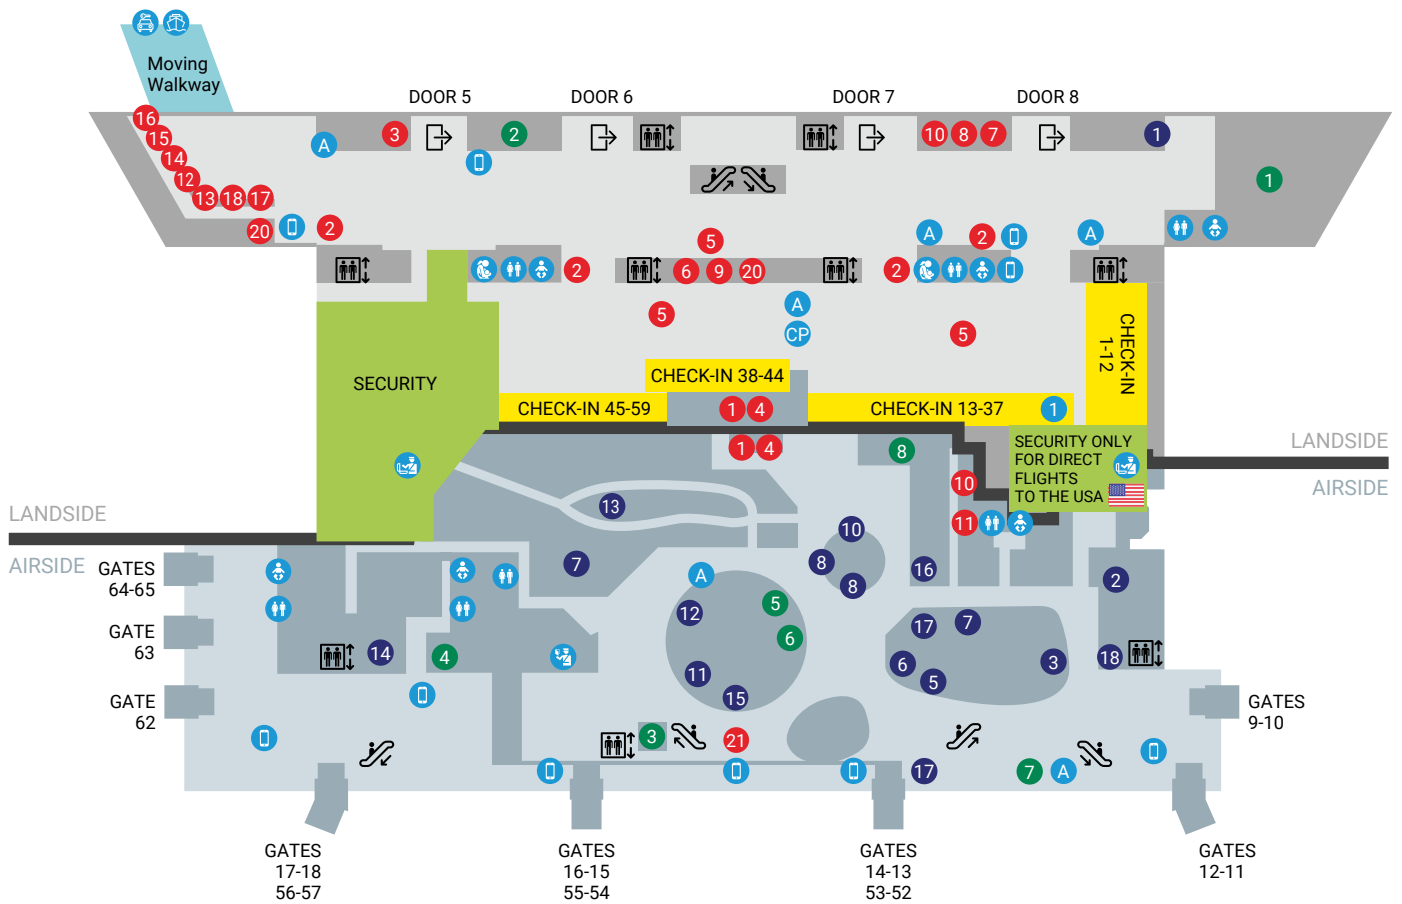

GROUND FLOOR

POINTS OF INTEREST

- Baggage claim belt 1 2 3 4 5
- Charging point
- Toilets
- Nursery
- Breastfeeding room
- Vending machine
- Postbox
- Car Park payment machines
- Oversize baggage
- ATM
- Public transport bus tickets
- Connecting flights
- Sleeping capsules
- Swab Test

RETAIL

- 1 Relay (kiosk and tobacco shop)

FOOD & BEVERAGE

- 1 Caffetteria MOAK
- 2 Rustichelli & Mangione

FIRST FLOOR

POINTS OF INTEREST

- Charging points
- Toilets
- Nursery
- Breastfeeding room
- Security
- Water transport
- Rent a car
- ATM
- Postbox

EMERGENCY & PUBLIC AUTHORITIES

- Police
- Departures passport controls

ACCESS

- Exit
- Entrance
- Lift
- Escalator

FOOD & BEVERAGE

- Emporio del grano
- C. Bar
- Culto Murano Bar
- Culto Extraschengen Bar
- DeCanto Caffè
- DeCanto Winebar
- Cultino Bar
- Natoo Healthy Bar

RETAIL

- Relay (kiosk and tobacco shop)
- Discover Venice
- The Fashion Place
- Max Mara
- Boggi
- Parafarmacia
- World of Venice
- Falconeri
- RayBan
- Sunglass Hut
- Pandora
- Bottega dei Sapori
- Aelia Duty Free
- Aelia Duty Free Extraschengen
- Montblanc
- +39Leathergoods
- Venchi
- Camicissima