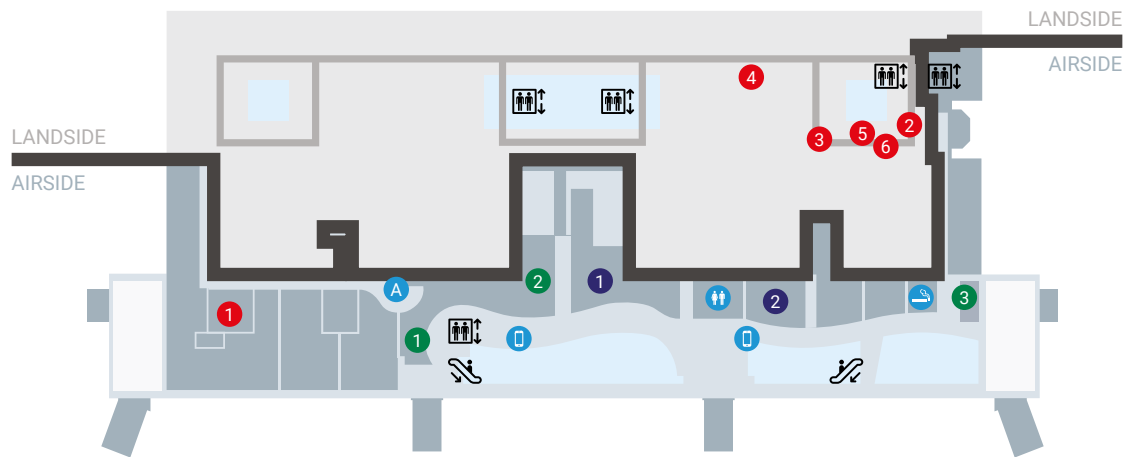

SECOND FLOOR

POINTS OF INTEREST

- Charging point
- Toilets
- Smoking lounge
- ATM

ACCESS

- Lift
- Escalator

OTHER SERVICES

- Marco Polo lounge
- Police
- Triveneto Sicurezza
- Pass office
- Guardia di Finanza
- Gendarmerie

RETAIL

- Hub Megastore
- Hub Mediastore

FOOD & BEVERAGE

- Rustichelli & Mangione
- Briccocaffè restaurant bar
- Homeburger beer & food lounge