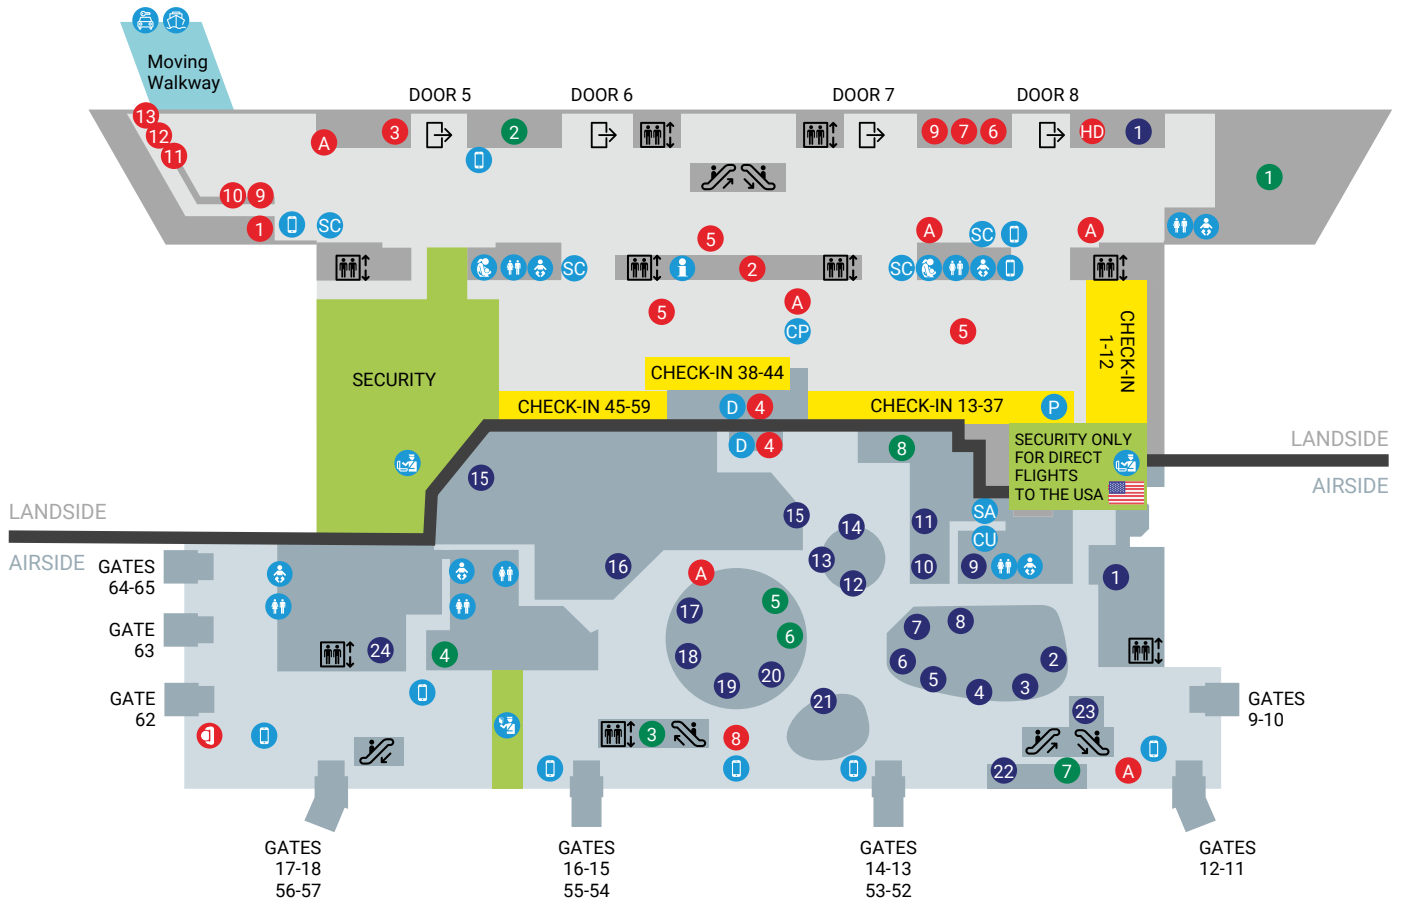

GROUND FLOOR

ACCESS

- Exit
- Entrance
- Lift/Elevator
- Escalator

EMERGENCY/PUBLIC AUTHORITIES

- Police
- Gendarmerie
- Financial Police
- Customs

RETAIL

- Relay (kiosk and tobacco shop)

FOOD & BEVERAGE

- Coffee Bar Moak
- Rustichelli & Mangione

POINTS OF INTEREST

- Baggage claim belt 1 2 3 4 5
- Charging point
- Toilets
- Nursery
- Breastfeeding room
- Flight information office/Pass office
- Oversize baggage
- Connecting flights
- Bus station
- Taxis
- Passport control
- First Aid
- Water dispenser
- Car Park payment machines
- Postbox
- Lost&Found
- Lost Property
- Self check-in

FIRST FLOOR

ACCESS

- Exit
- Entrance
- Lift/Elevator
- Escalator

POINTS OF INTEREST

- Charging points
- Toilets
- Nursery
- Breastfeeding room
- Security
- Water transport
- Rent a car
- Flight information office/
SAVE ticket office
- Passport control
- Special assistance lounge
- Hall of Worship
- Postbox
- Self check-in

FOOD & BEVERAGE

- Emporio del grano
- C. Bar
- Culto Murano Bar
- Bottega Prosecco Bar
- DeCanto Caffè
- DeCanto Winebar
- Cultino Bar
- Natoo Healthy Bar

RETAIL

- Relay (kiosk and tobacco shop)
- The Fashion Place
- Anatomie
- Rituals
- Liu Jo
- Boggi
- Venchi
- Parafarmacia
- 4giveness
- +39Leathergoods
- Capi Electronics
- Gutteridge
- Ray-Ban
- Luxottica
- Aelia Duty Free
- World of Venice
- Bottega dei sapori
- Pandora
- Montblanc
- Hub Bookstore
- Dolce&Gabbana
- MyFamily
- Campo Marzio
- Aelia Duty Free
Extraschengen