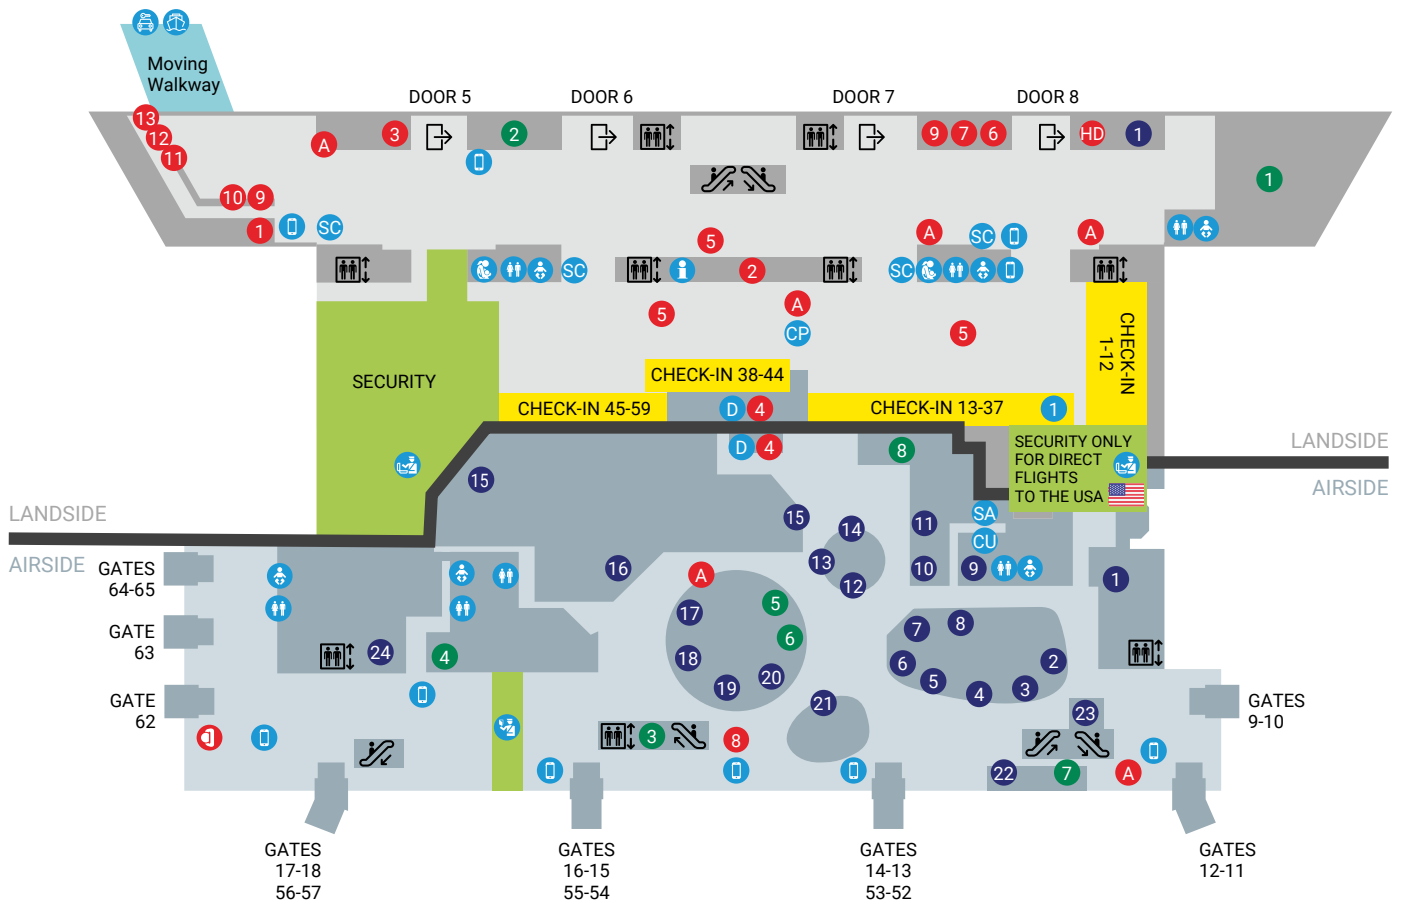

GROUND FLOOR

ACCESS

- Exit
- Entrance
- Lift/Elevator
- Escalator

EMERGENCY/PUBLIC AUTHORITIES

- Police
- Gendarmerie
- Financial Police
- Customs

RETAIL

- Relay (kiosk and tobacco shop)

FOOD & BEVERAGE

- Coffee Bar Moak
- Rustichelli & Mangione

POINTS OF INTEREST

- Baggage claim belt 1 2 3 4 5
- Charging point
- Toilets
- Nursery
- Breastfeeding room
- Flight information office/Pass office
- Oversize baggage
- Connecting flights
- Bus station
- Taxis
- Passport control
- First Aid
- Car Park payment machines
- Postbox
- Water dispenser
- Lost&Found
- Lost Property
- Self check-in

FIRST FLOOR

ACCESS

- Exit
- Entrance
- Lift/Elevator
- Escalator

POINTS OF INTEREST

- Charging points
- Toilets
- Nursery
- Breastfeeding room
- Security
- Water transport
- Rent a car
- Flight information office/
SAVE ticket office
- Passport control
- Special assistance lounge
- Hall of Worship
- Postbox
- Self check-in

FOOD & BEVERAGE

- Emporio del grano
- C. Bar
- Culto Murano Bar
- Bottega Prosecco Bar
- DeCanto Caffè
- DeCanto Winebar
- Cultino Bar
- Natoo Healthy Bar

RETAIL

- Relay (kiosk and tobacco shop)
- The Fashion Place
- Anatomie
- Rituals
- Liu Jo
- Boggi
- Venchi
- Parafarmacia
- 4giveness
- +39Leathergoods
- Capi Electronics
- Gutteridge
- Ray-Ban
- Luxottica
- Aelia Duty Free
- World of Venice
- Bottega dei sapori
- Pandora
- Montblanc
- Hub Bookstore
- Dolce&Gabbana
- MyFamily
- Campo Marzio
- Aelia Duty Free
Extraschengen