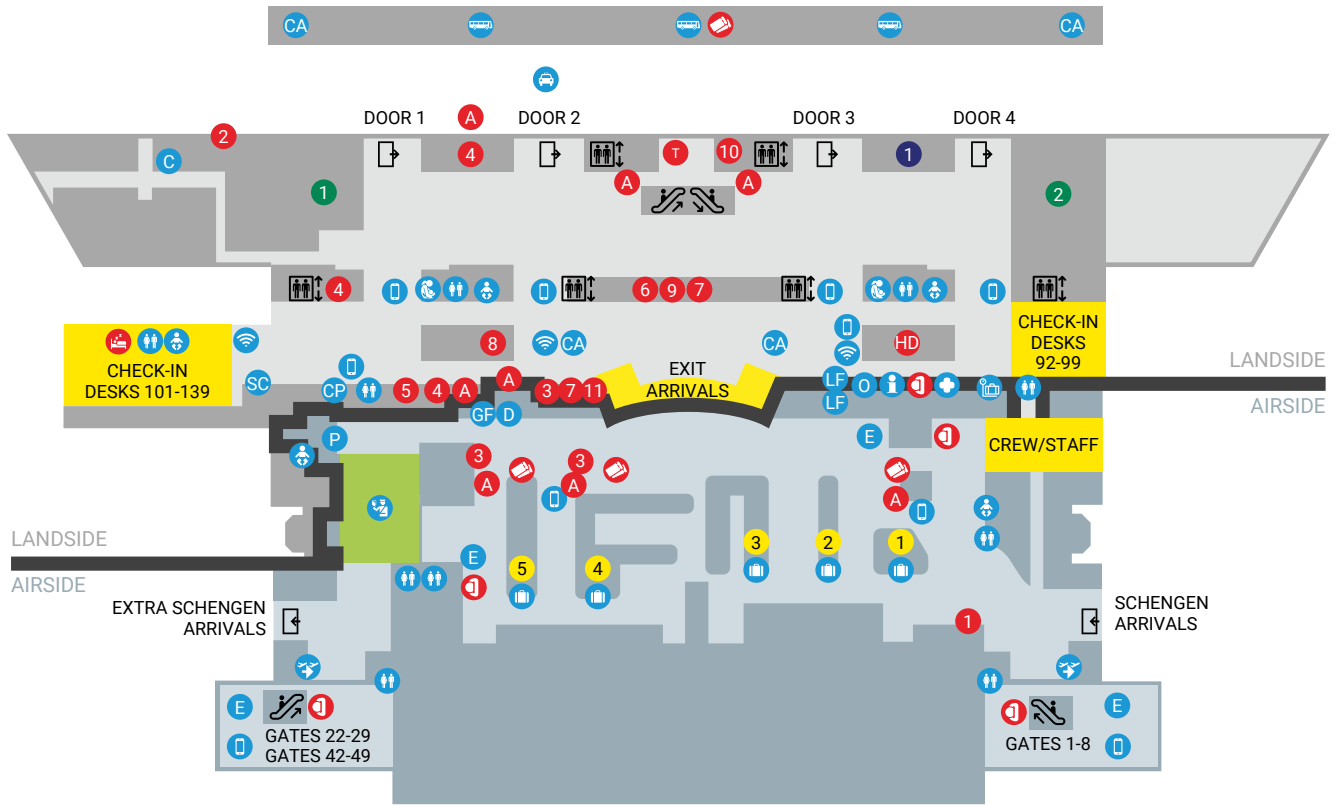

GROUND FLOOR

ACCESS

- Exit
- Entrance
- Lift/Elevator
- Escalator

EMERGENCY/PUBLIC AUTHORITIES

- Police
- Gendarmerie
- Financial Police
- Customs

RETAIL

- Relay (kiosk and tobacco shop)

FOOD & BEVERAGE

- Coffee Bar Moak
- Rustichelli & Mangione

POINTS OF INTEREST

- Baggage claim belt 1 2 3 4 5
- Charging point
- Toilets
- Nursery
- Breastfeeding room
- Flight information office/Pass office
- Oversize baggage
- Connecting flights
- Bus station
- Taxis
- Passport control
- First Aid
- Car Park payment machines
- Postbox
- Water dispenser
- Lost&Found
- Lost Property
- Self check-in

FIRST FLOOR

ACCESS

- Exit
- Entrance
- Lift/Elevator
- Escalator

POINTS OF INTEREST

- Charging points
- Toilets
- Nursery
- Breastfeeding room
- Security
- Water transport
- Rent a car
- Flight information office/
SAVE ticket office
- Passport control
- Special assistance lounge
- Hall of Worship
- Postbox
- Self check-in

FOOD & BEVERAGE

- Emporio del grano
- C. Bar
- Culto Murano Bar
- Bottega Prosecco Bar
- DeCanto Caffè
- DeCanto Winebar
- Cultino Bar
- Natoo Healthy Bar

RETAIL

- Relay (kiosk and tobacco shop)
- The Fashion Place
- Anatomie
- Rituals
- Liu Jo
- Boggi
- Venchi
- Parafarmacia
- 4giveness
- +39Leathergoods
- Capi Electronics
- Gutteridge
- Ray-Ban
- Luxottica
- Aelia Duty Free
- World of Venice
- Bottega dei sapori
- Pandora
- Montblanc
- Hub Bookstore
- Dolce&Gabbana
- MyFamily
- Campo Marzio
- Aelia Duty Free
Extraschengen