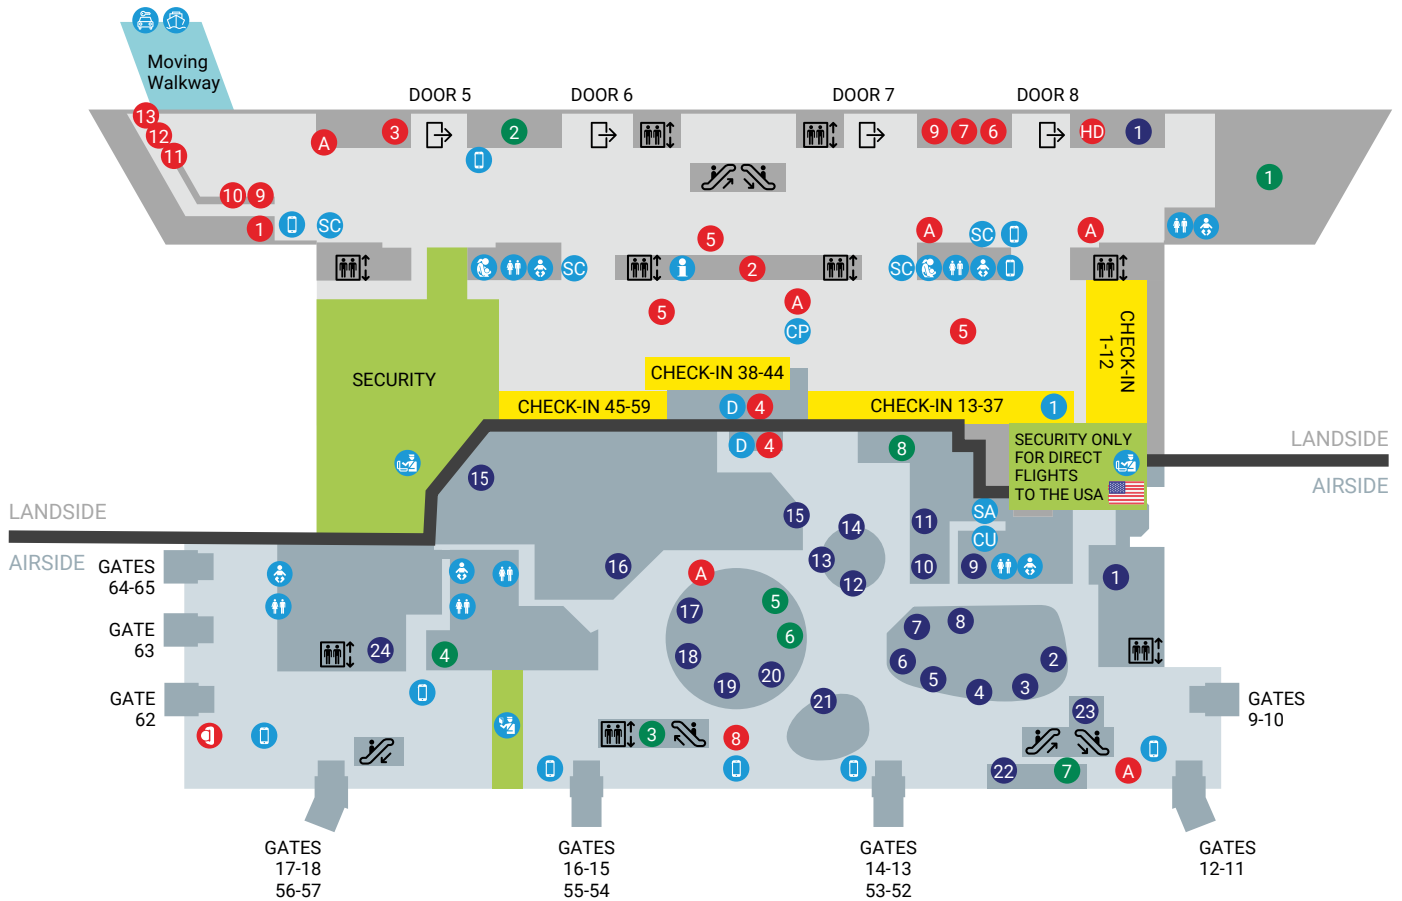

FIRST FLOOR

ACCESS

- Exit
- Entrance
- Lift/Elevator
- Escalator

POINTS OF INTEREST

- Charging points
- Toilets
- Nursery
- Breastfeeding room
- Security
- Water transport
- Rent a car
- Flight information office/
  SAVE ticket office
- Passport control
- Special assistance lounge
- Hall of Worship
- Postbox
- Self check-in

EMERGENCY/PUBLIC AUTHORITIES

- Customs
- Police

OTHER SERVICES

- ATM
- Vending machine
- Il Milione Club lounge
- Tax Refund Planet/
  Tax Refund srl
- MPS - Bank Antonveneta/ATM
- Tax Refund Global Blue
- Baggage wrapping
- Alisud ticket office
- Are ticket office
- Currency exchange
- Car Rental Hertz
- Car Rental Europcar
- Car Rental Sixt
- Car Rental Locauto
- Car Rental Avis

FOOD & BEVERAGE

- Emporio del grano
- C. Bar
- Culto Murano Bar
- Bottega Prosecco Bar
- DeCanto Caffè
- DeCanto Winebar
- Cultino Bar
- Natoo Healthy Bar

RETAIL

- Relay (kiosk and tobacco shop)
- The Fashion Place
- Anatomie
- Rituals
- Liu Jo
- Boggi
- Venchi
- Parafarmacia
- 4giveness
- +39Leathergoods
- Capi Electronics
- Gutteridge
- Ray-Ban
- Luxottica
- Aelia Duty Free
- World of Venice
- Bottega dei sapori
- Pandora
- Montblanc
- Hub Bookstore
- Dolce&Gabbana
- MyFamily
- Campo Marzio
- Aelia Duty Free
  Extraschengen