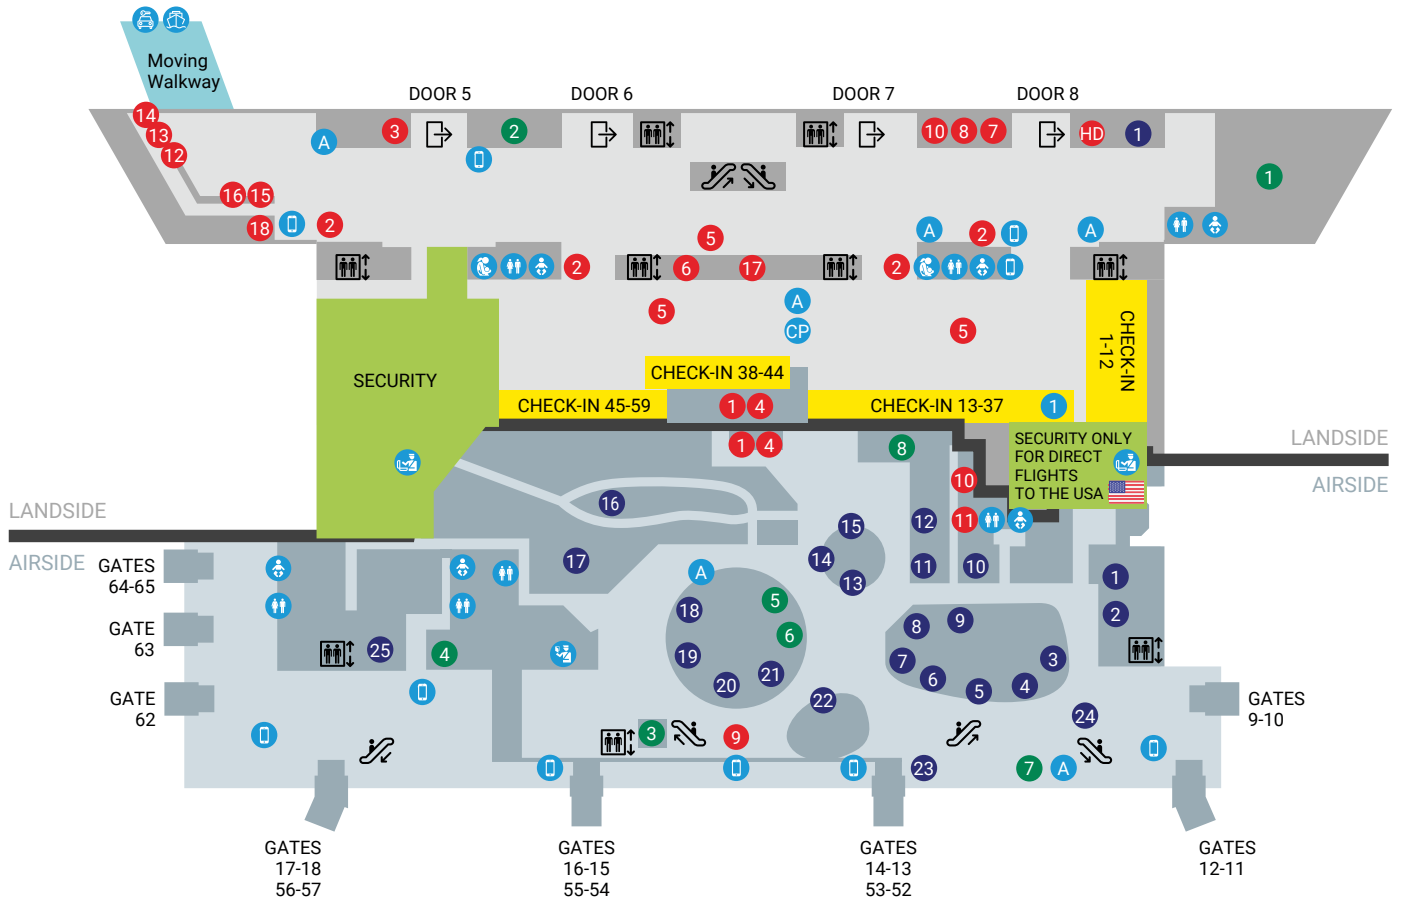

GROUND FLOOR

POINTS OF INTEREST

- Baggage claim belt 1 2 3 4 5
- Charging point
- Toilets
- Nursery
- Breastfeeding room
- Vending machine
- Postbox
- Car Park payment machines
- Oversize baggage
- ATM
- Public transport bus tickets
- Connecting flights
- Swab Test
- Water dispenser

RETAIL

- 1 Relay (kiosk and tobacco shop)

FOOD & BEVERAGE

- 1 Caffetteria MOAK
- 2 Rustichelli & Mangione

ACCESS

- Exit
- Entrance
- Lift/Elevator
- Escalator

FIRST FLOOR

POINTS OF INTEREST

RETAIL

- Relay (kiosk and tobacco shop)
- Camicissima
- The Fashion Place
- Anatomie
- Rituals
- Liu Jo
- Boggi
- Venchi
- Parafarmacia
- 4giveness
- +39Leathergoods
- Capi Electronics
- Gutteridge
- Ray-Ban
- Luxottica
- Aelia Duty Free
- World of Venice
- Bottega dei sapori
- Pandora
- Montblanc
- Hub Bookstore
- Dolce&Gabbana
- MY FAMILY
- Campo Marzio
- Aelia Duty Free Extraschengen

RETAIL

- ① Hub Megastore
- ② Hub Mediastore

FOOD & BEVERAGE

- ① Rustichelli & Mangione
- ② Briccocaffè restaurant bar
- ③ Homeburger beer & food lounge