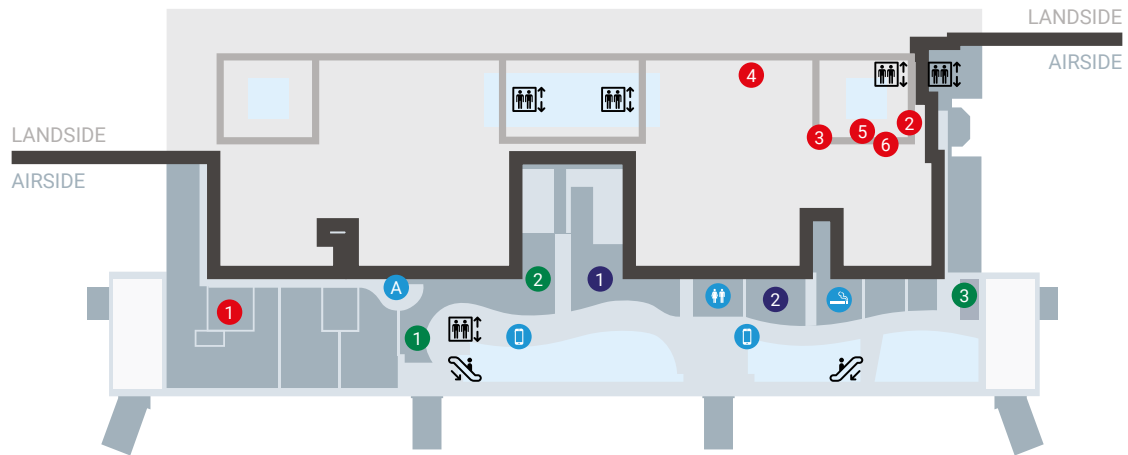

GROUND FLOOR

POINTS OF INTEREST

- Baggage claim belt 1 2 3 4 5
- Charging point
- Toilets
- Nursery
- Breastfeeding room
- Vending machine
- Postbox
- Car Park payment machines
- Oversize baggage
- ATM
- Public transport bus tickets
- Connecting flights
- Swab Test
- Water dispenser

RETAIL

- 1 Relay (kiosk and tobacco shop)

FOOD & BEVERAGE

- 1 Caffetteria MOAK
- 2 Rustichelli & Mangione

ACCESS

- Exit
- Entrance
- Lift/Elevator
- Escalator

FIRST FLOOR

POINTS OF INTEREST

SECOND FLOOR

POINTS OF INTEREST

- 🔌 Charging point
- 🚻 Toilets
- 🚬 Smoking lounge
- 🏠 ATM

ACCESS

- 🚗 Lift/Elevator
- 🏃 Escalator

OTHER SERVICES

- ① Marco Polo lounge
- ② Police
- ③ Triveneto Sicurezza
- ④ Pass office
- ⑤ Financial Police
- ⑥ Gendarmerie