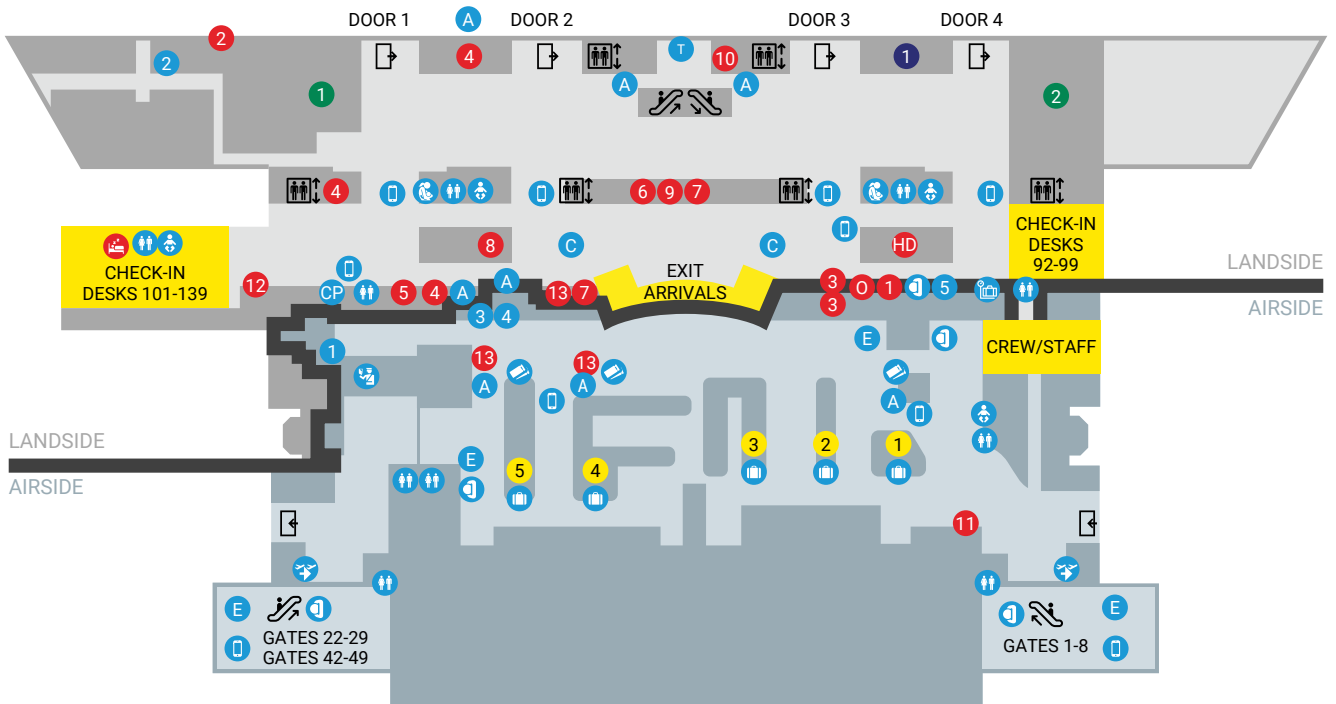

GROUND FLOOR

POINTS OF INTEREST

- Baggage claim belt 1 2 3 4 5
- Charging point
- Toilets
- Nursery
- Breastfeeding room
- Vending machine
- Postbox
- Car Park payment machines
- Oversize baggage
- ATM
- Public transport bus tickets
- Connecting flights
- Swab Test
- Water dispenser

RETAIL

- 1 Relay (kiosk and tobacco shop)

FOOD & BEVERAGE

- 1 Caffetteria MOAK
- 2 Rustichelli & Mangione

ACCESS

- Exit
- Entrance
- Lift/Elevator
- Escalator

FIRST FLOOR

POINTS OF INTEREST

RETAIL

- Relay (kiosk and tobacco shop)
- Camicissima
- The Fashion Place
- Anatomie
- Rituals
- Liu Jo
- Boggi
- Venchi
- Parafarmacia
- 4giveness
- +39Leathergoods
- Capi Electronics
- Gutteridge
- Ray-Ban
- Luxottica
- Aelia Duty Free
- World of Venice
- Bottega dei sapori
- Pandora
- Montblanc
- Hub Bookstore
- Dolce&Gabbana
- MY FAMILY
- Campo Marzio
- Aelia Duty Free Extraschengen

RETAIL

- ① Hub Megastore
- ② Hub Mediastore

FOOD & BEVERAGE

- ① Rustichelli & Mangione
- ② Briccocaffè restaurant bar
- ③ Homeburger beer & food lounge